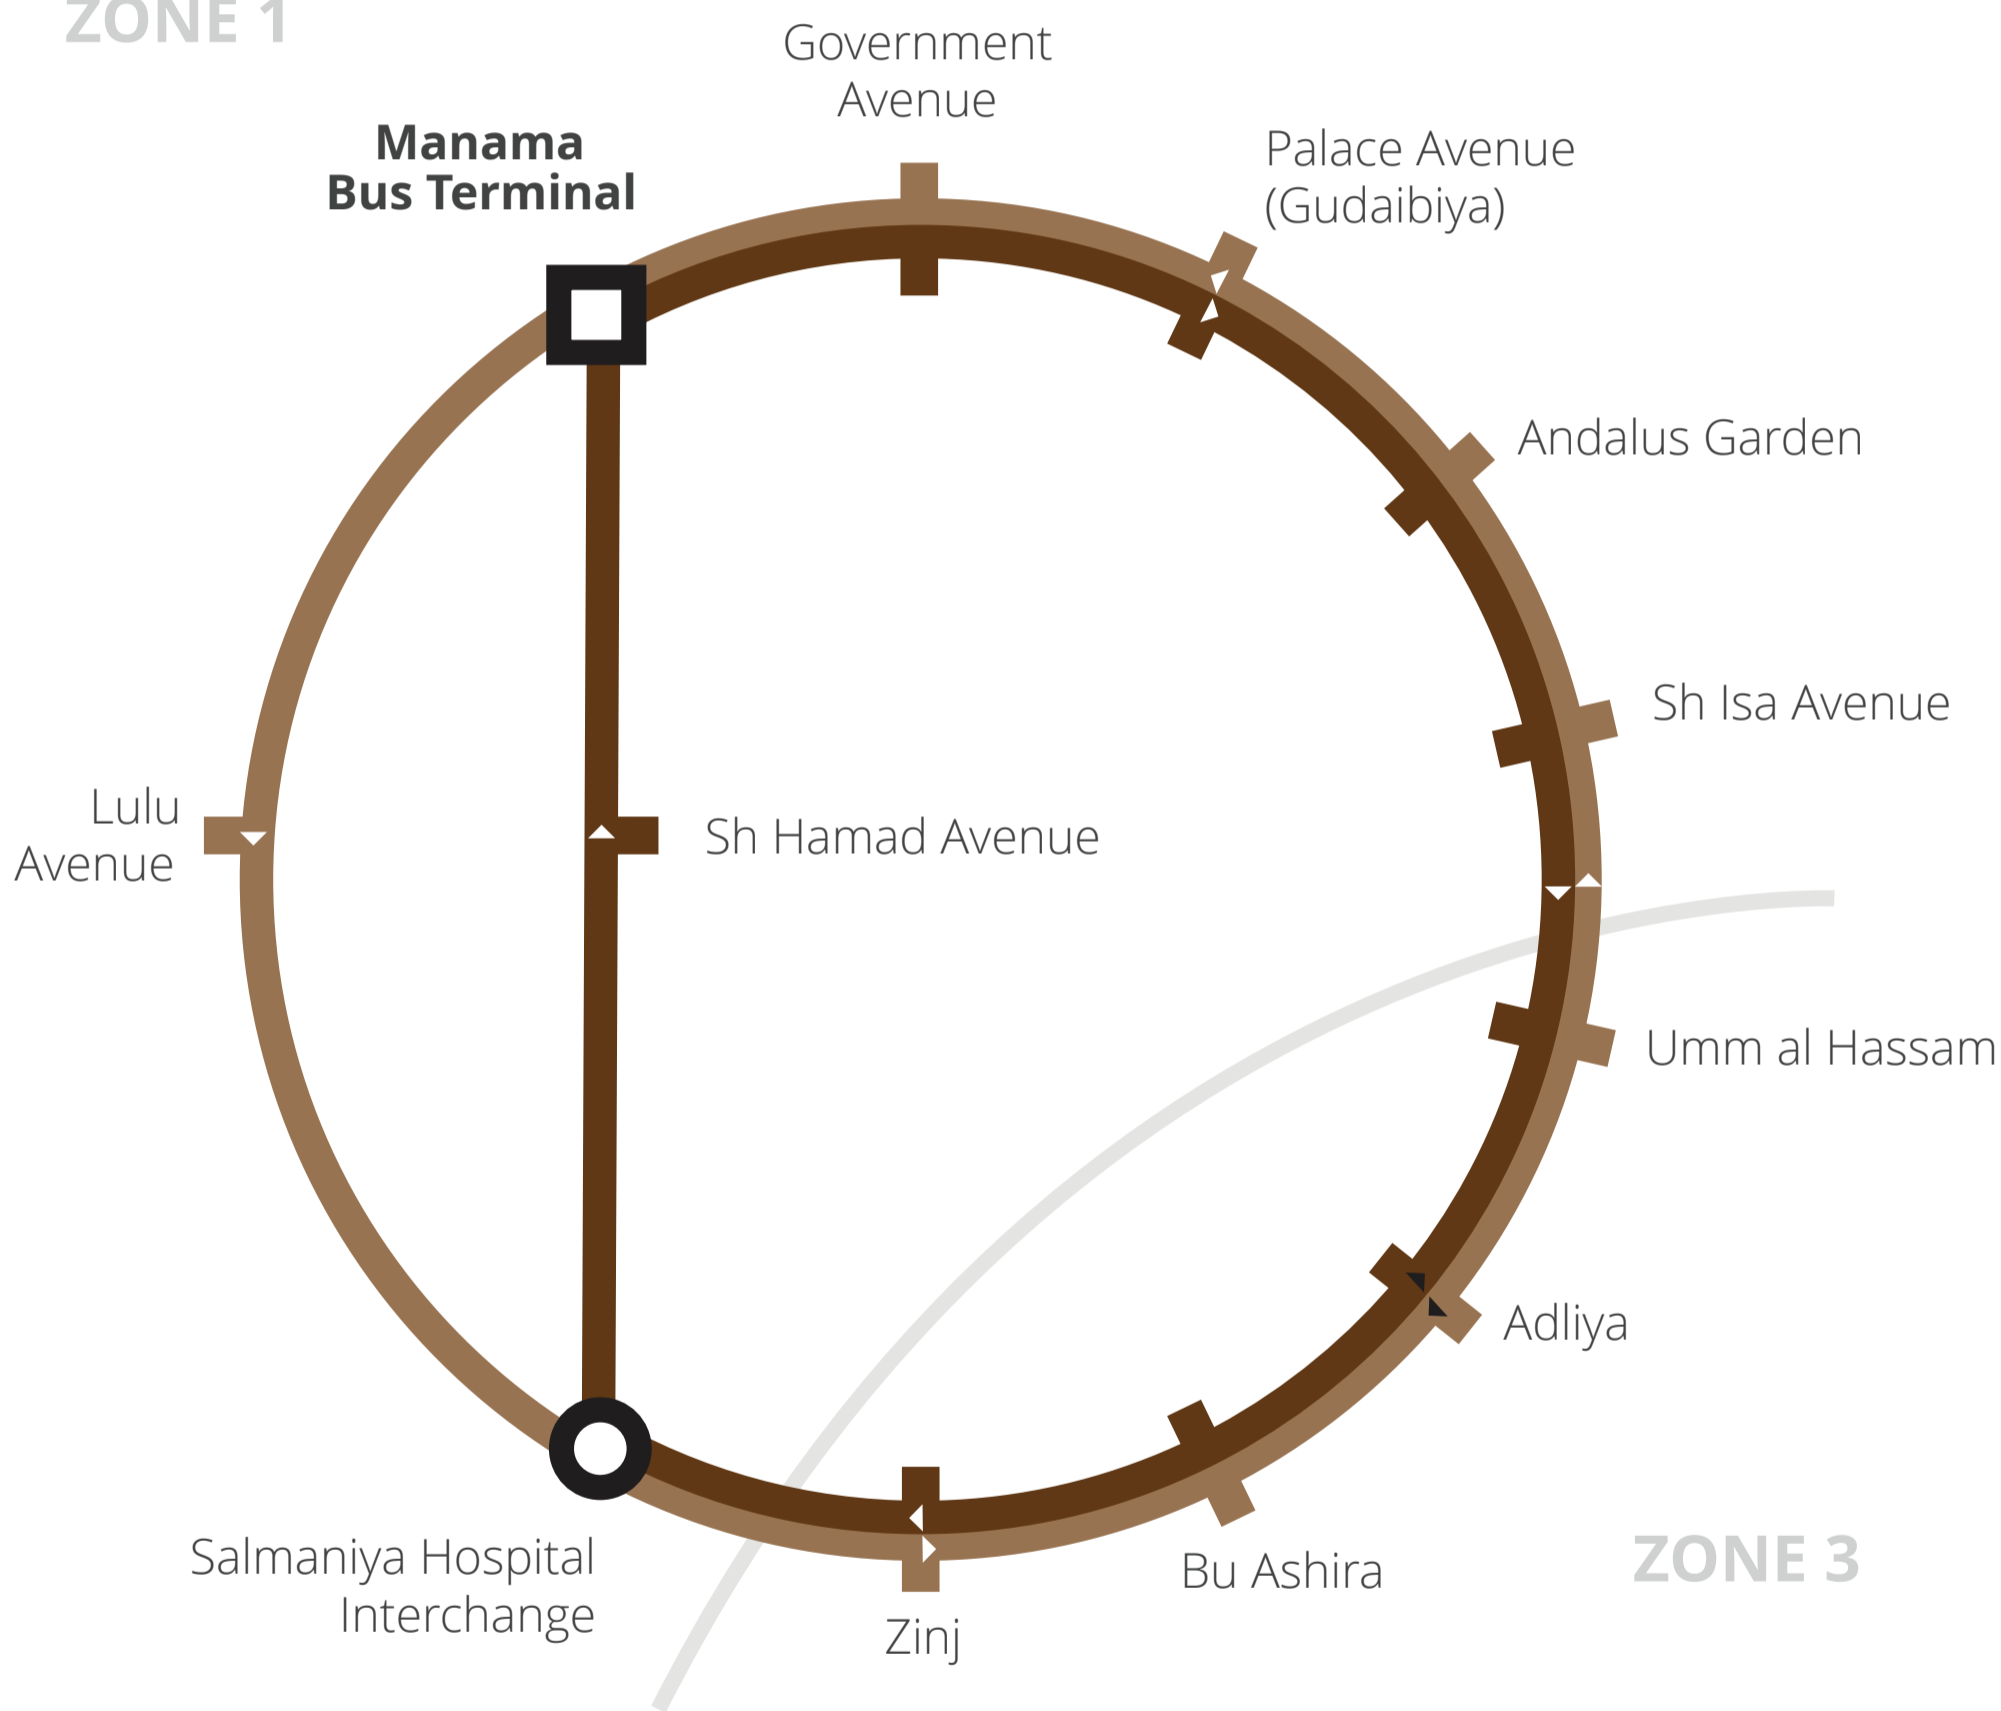

## Route 44

Runs every 30 minutes

## Route 45

Runs every 30 minutes

Circular: 44 Clockwise, 45 anti-clockwise

مواصلات البحرين  
BAHRAIN TRANSPORT

### ZONE 1