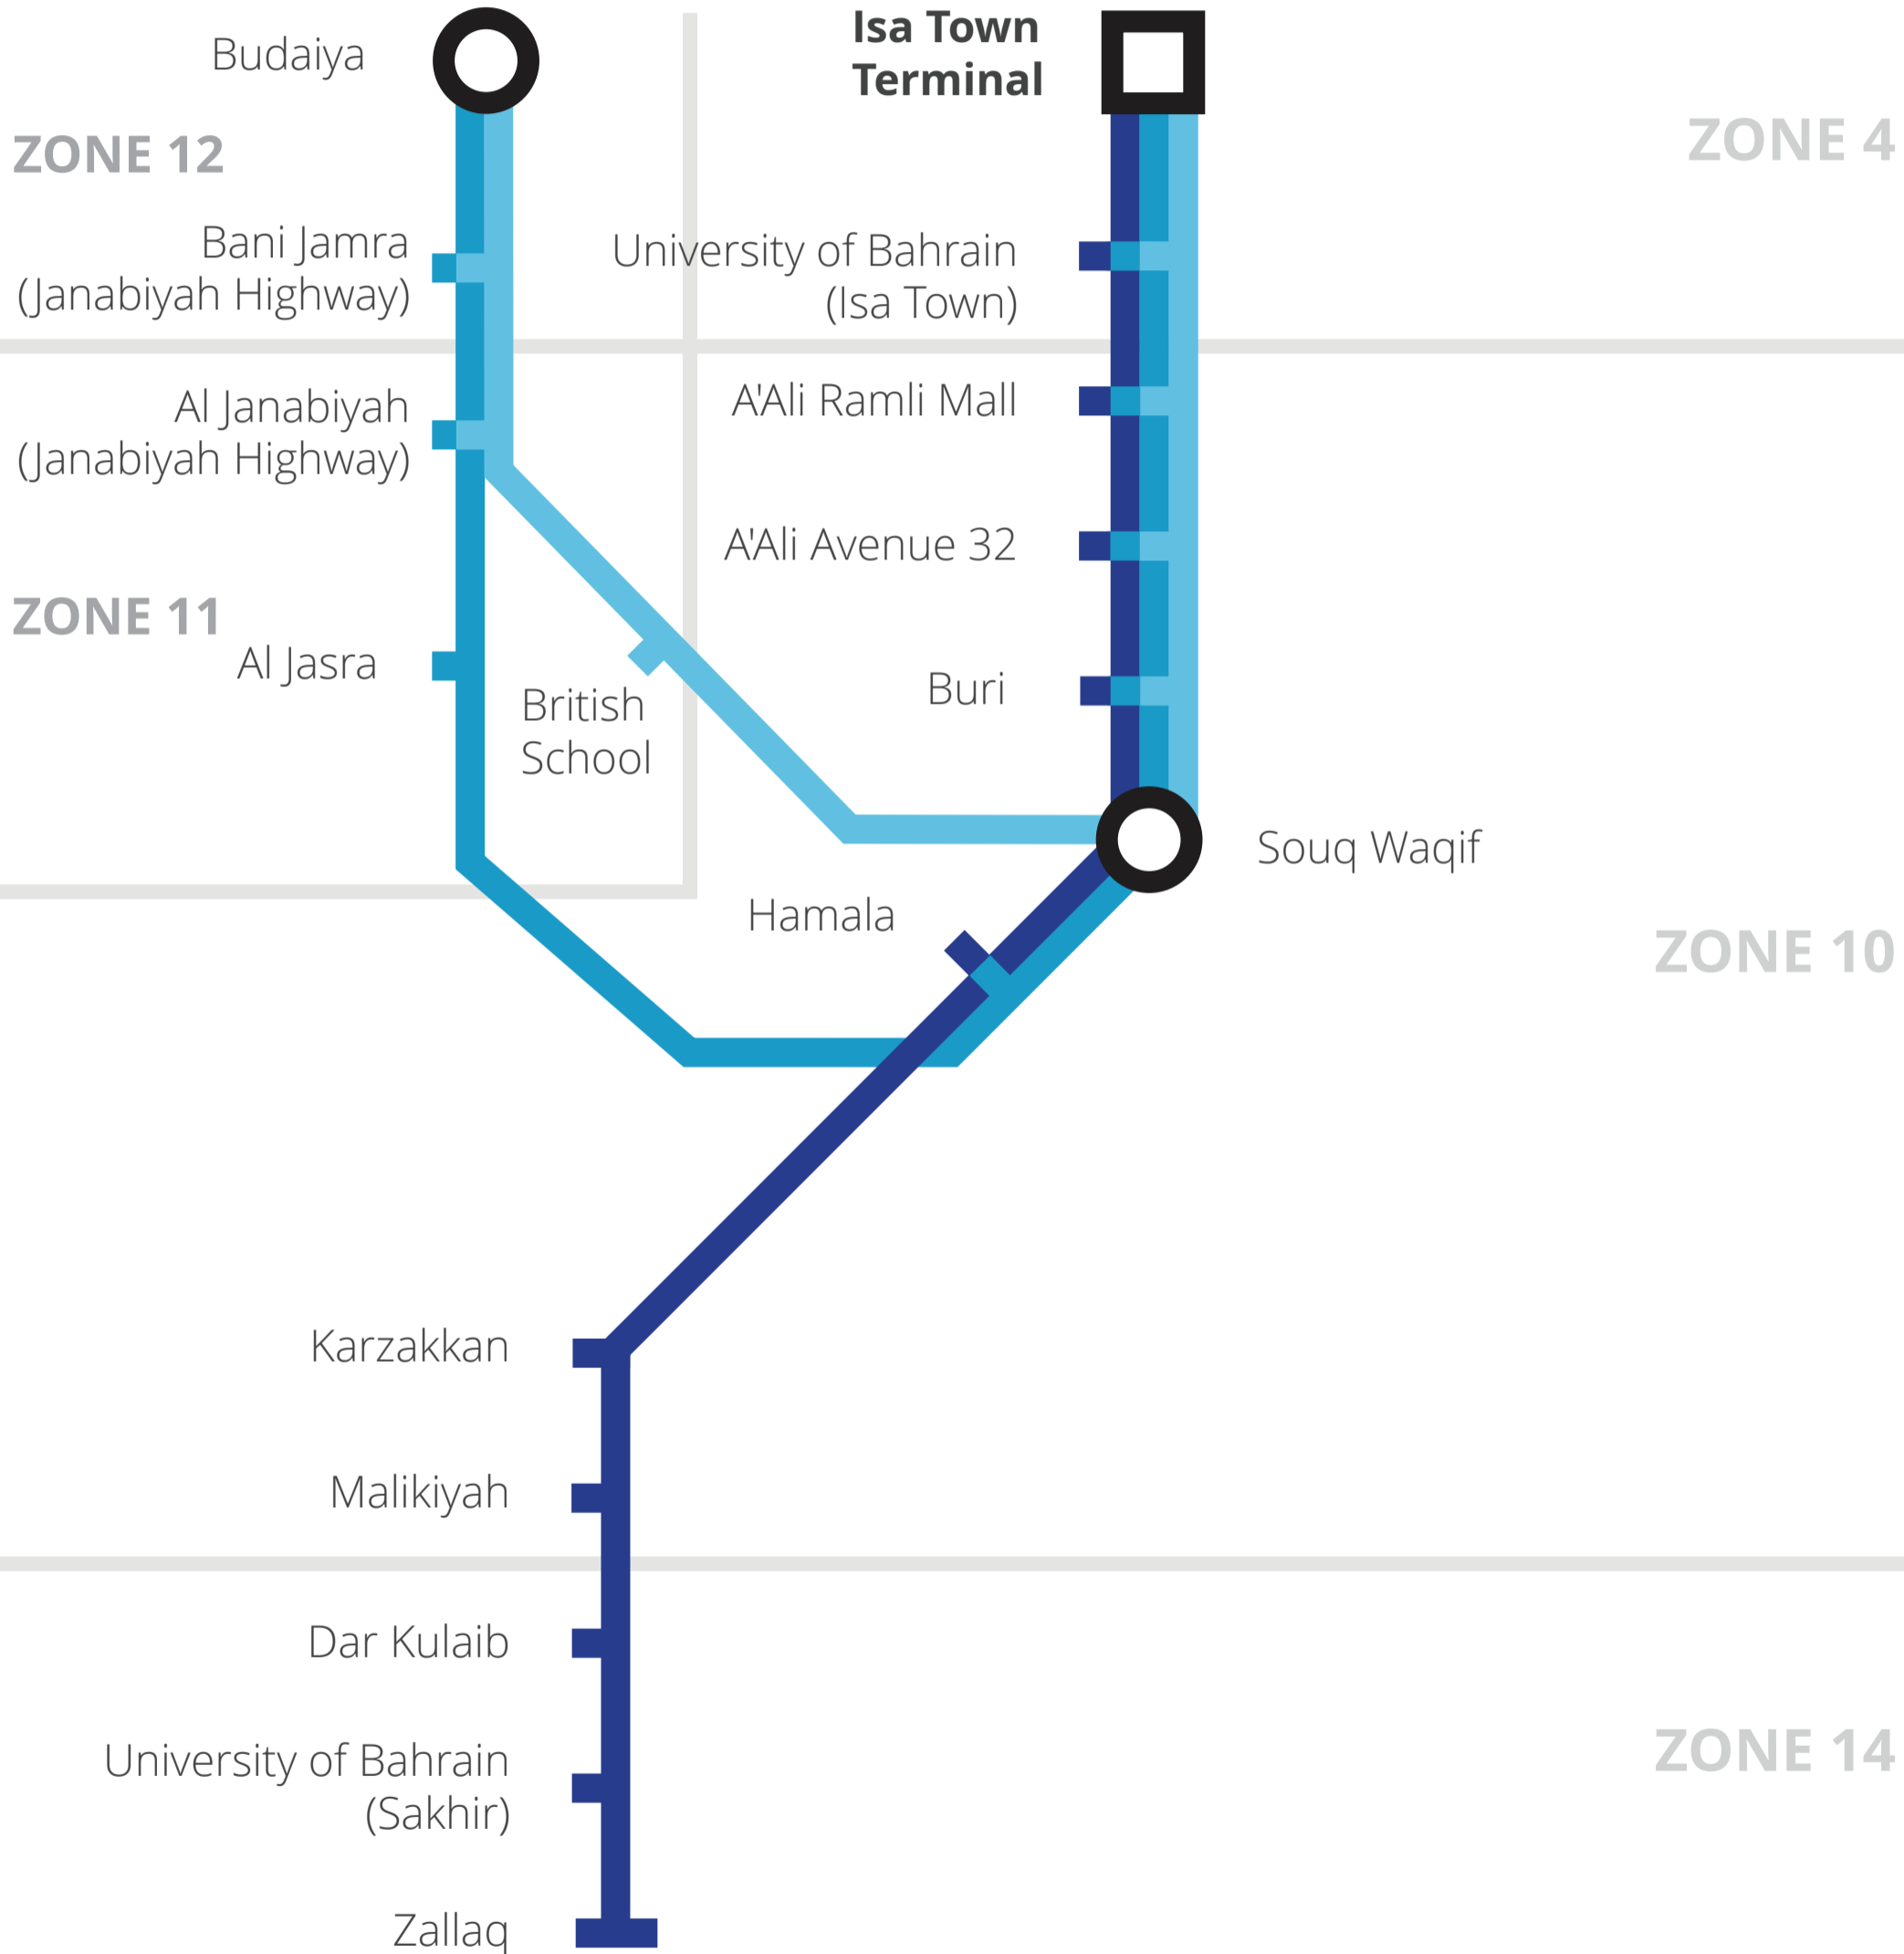

Route 14

Runs every 80 minutes

Route 15

Runs every 80 minutes

Route 16

Runs every 40 minutes

مواصلات البحرين
BAHRAIN TRANSPORT

14,15 Together will be running every 40 Minutes

Towards A'ali, Souq Waqif and Budaiya (14/15) or Zallaq (16)

For customer information please call

663 11111

شركة البحرين للنقل العام
Bahrain Public Transport Company