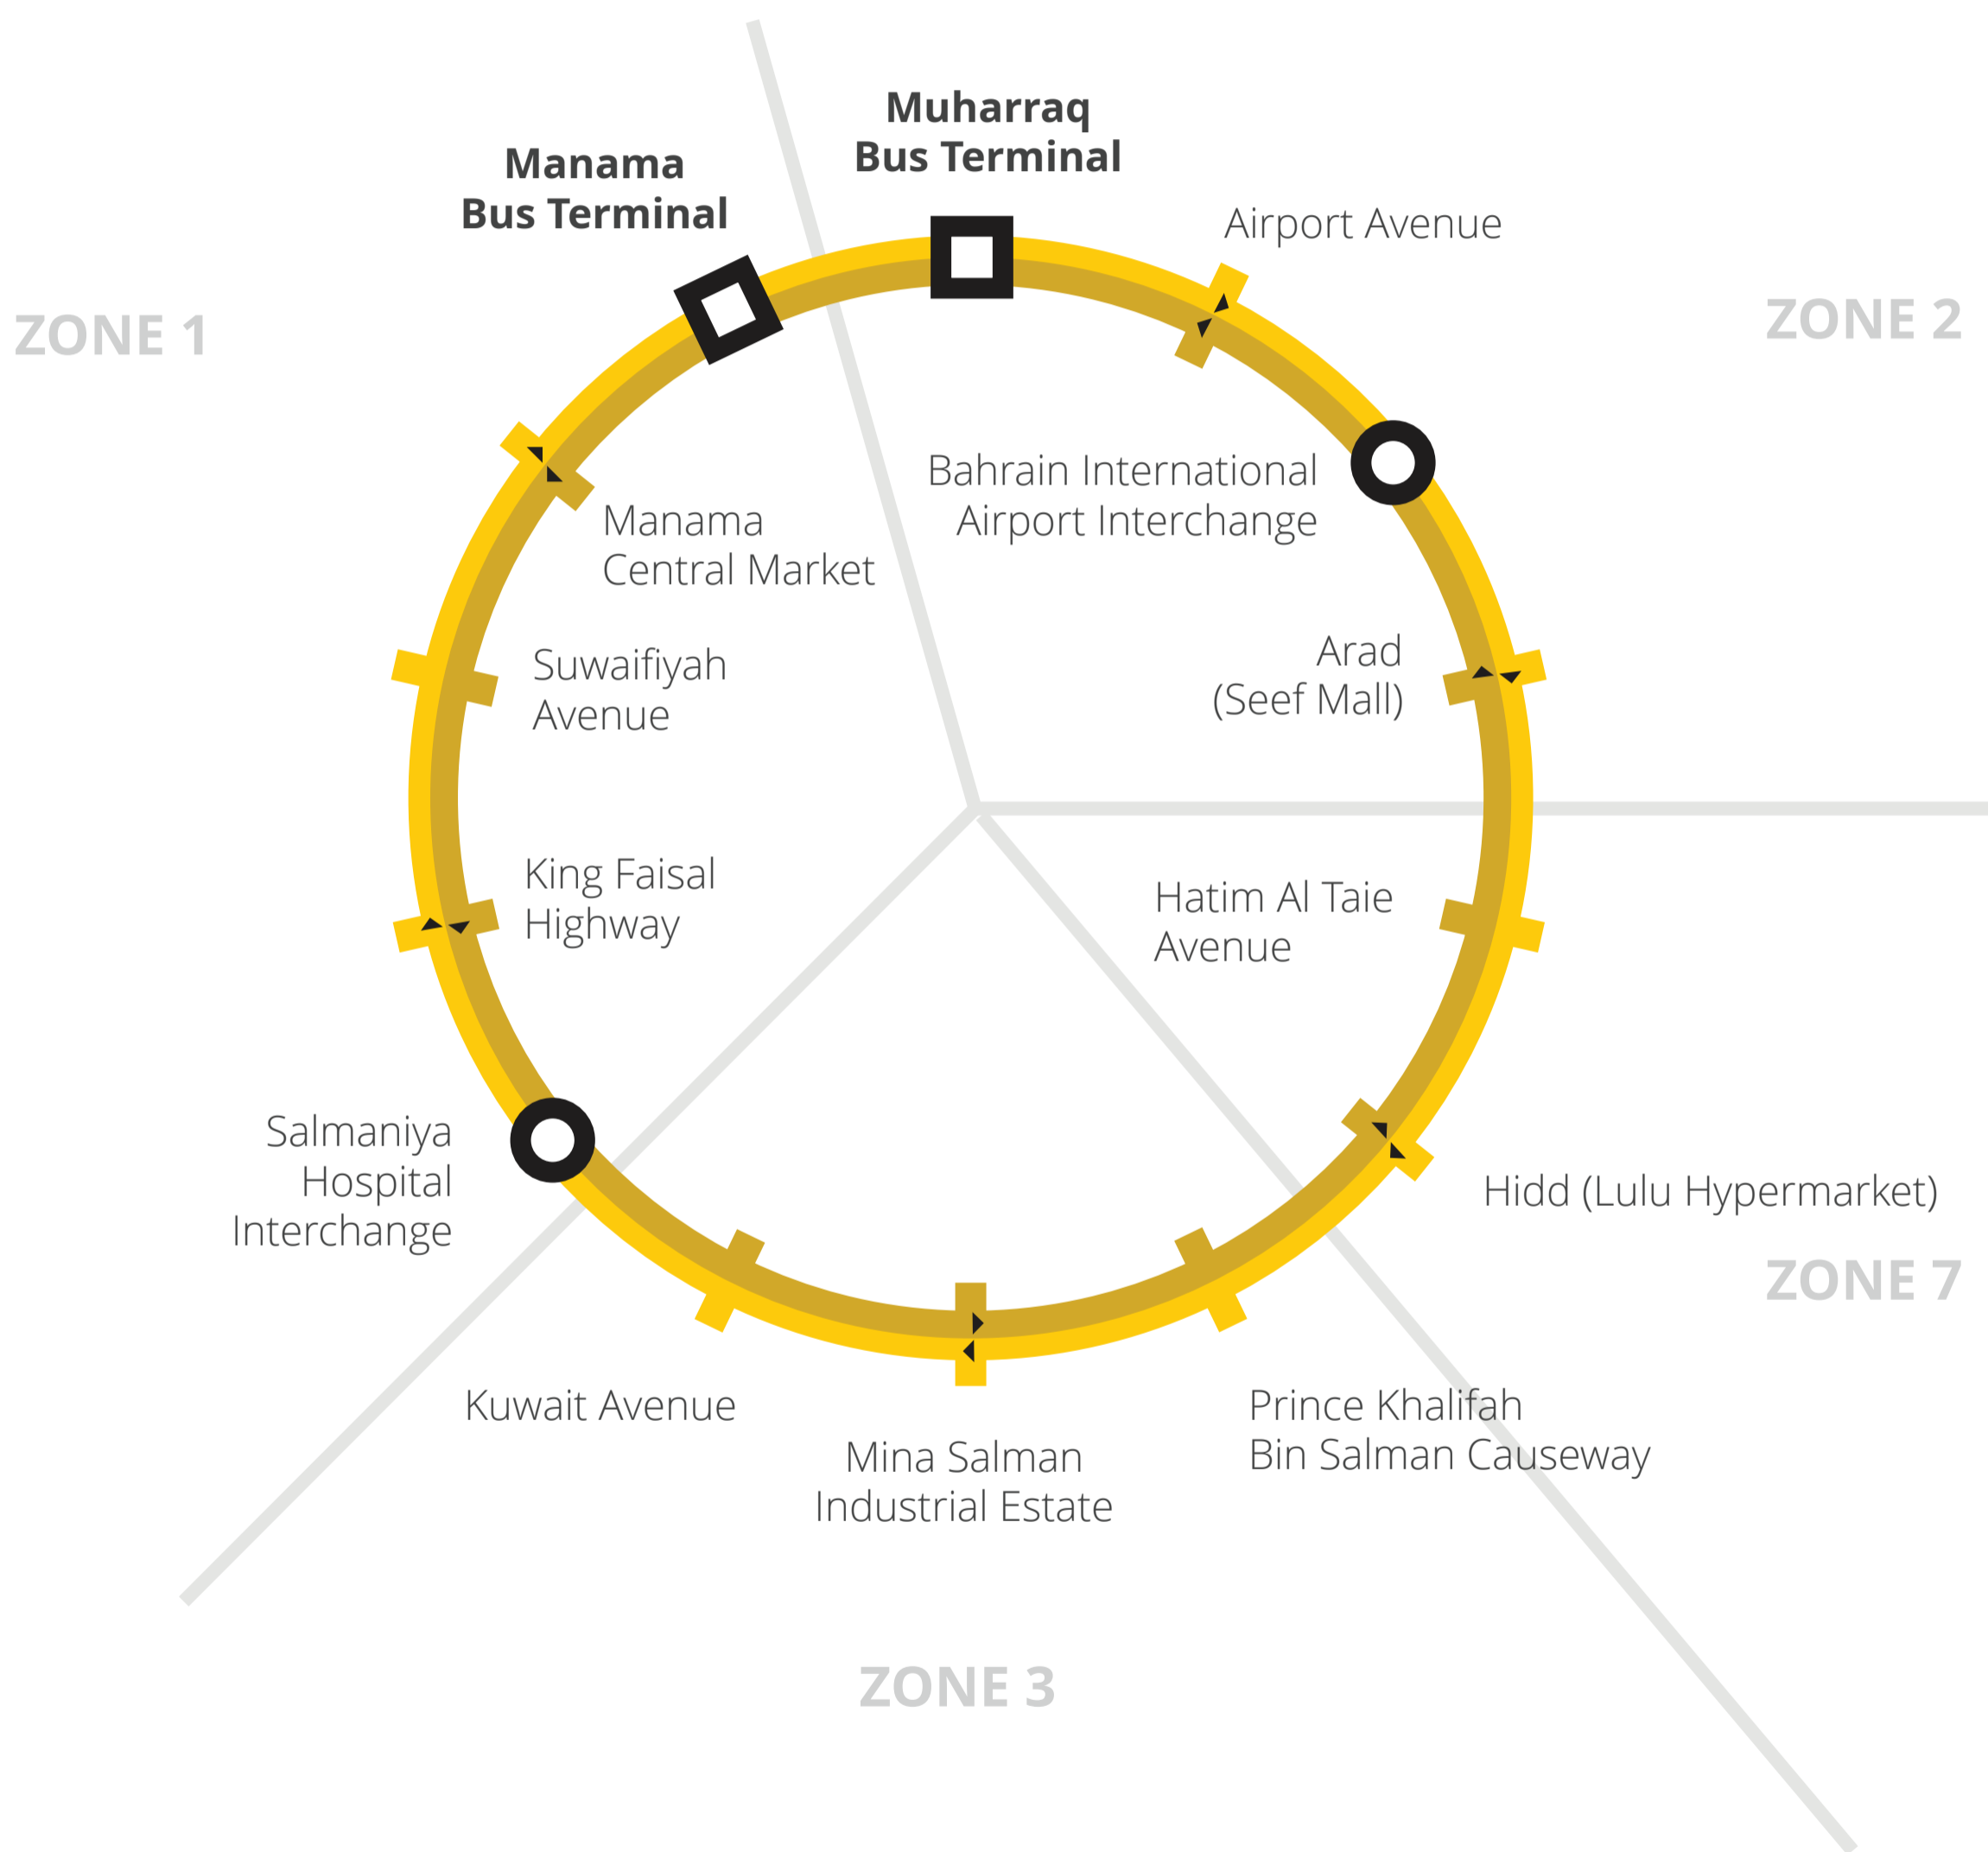

Route 10

Runs every 15 minutes
Clockwise

Route 11

Runs every 15 minutes
Anti-clockwise

مواصلات البحرين
BAHRAIN TRANSPORT

For customer information please call

663 11111

شركة البحرين للنقل العام
Bahrain Public Transport Company